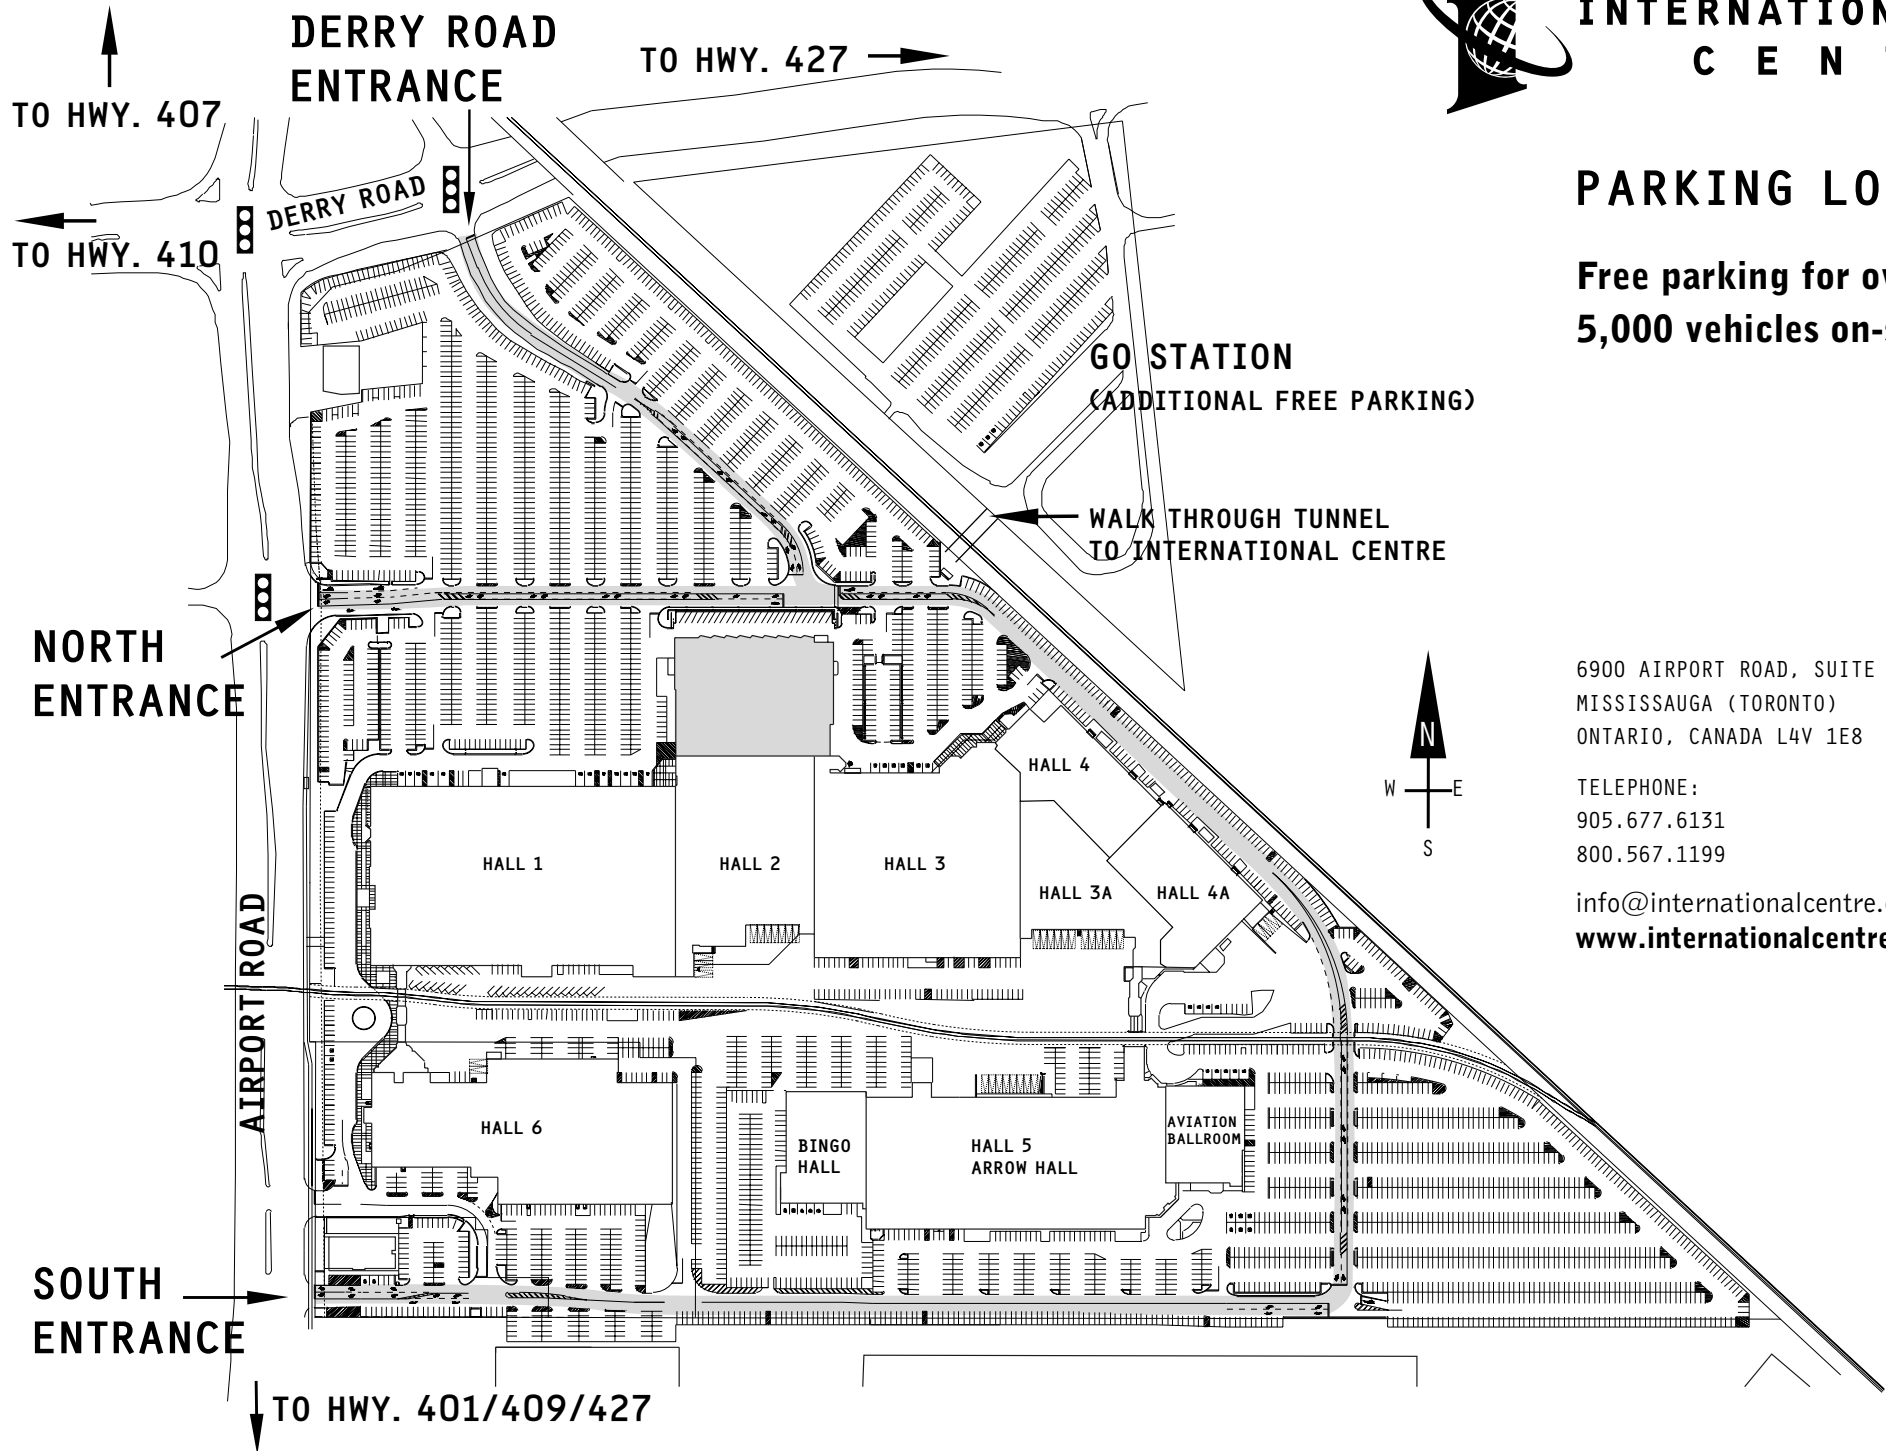

INTERNATIONAL CENTRE

PARKING LOT MAP

Free parking for over
5,000 vehicles on-site.

6900 AIRPORT ROAD, SUITE 120
MISSISSAUGA (TORONTO)
ONTARIO, CANADA L4V 1E8

TELEPHONE:
905.677.6131
800.567.1199

info@internationalcentre.com
www.internationalcentre.com